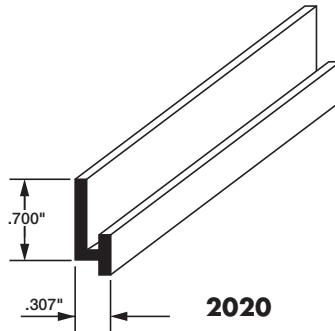

2000

2020

PART #	FINISH	LENGTH	STANDARD PACK
2010	(1) White, (4) Black (Custom Order)	8 ft.	50
2011 (Custom Order)	(1) White, (4) Black	12 ft.	50
2020	(1) White, (4) Black (Custom Order)	8 ft.	50
2021 (Custom Order)	(1) White, (4) Black	12 ft.	50
2030	(1) White, (4) Black (Custom Order)	8 ft.	50
2031 (Custom Order)	(1) White, (4) Black	12 ft.	50
2040	(1) White, (4) Black (Custom Order)	8 ft.	50
2041 (Custom Order)	(1) White, (4) Black	12 ft.	50

RECMAR's ECO-TRACK™ Curtain Track provides multiple variations of economical PVC track. Designed exclusively for use with Glide Tape, these PVC tracks can be used for a wide range of applications. These track styles are particularly popular in the boat and RV industry. One way or two way hand draw.

INSTALLATION OPTIONS

GLIDE TAPE-WEBBING

PART #	DESCRIPTION	QTY.
2096	1 in. x 72 in., Bag	1
2097	1 in. x 50 yards, Roll	1
2097Y	1 in. x 1 yard, Bulk	1

Colors: (1) White, (4) Black
Note: Polyester Tape, 4¼ in. Glide Spacing

GLIDE TAPE-PLASTIC

PART #	DESCRIPTION	QTY.
2094	1 in. x 72 in., Bag	1
2095	1 in. x 50 yards, Roll	1
2095Y	1 in. x 1 yard, Bulk	1

Color: Clear Plastic Tape with White Glide
Note: 4¼ in. Glide Spacing

POSITIVE HOLD END CAP

PART#	DESCRIPTION	QTY.
2190	Acetal Plastic, Bag	2
2191	Acetal Plastic, Bulk	100

Colors: (1) White, (4) Black