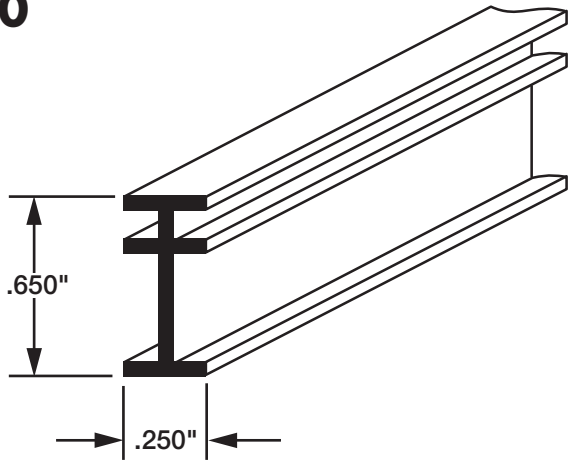

4100

RECMAR's double flanged I-Beam REC-TRAK™ Curtain Track and accessories are perfect for a host of design challenges. Manufactured from the finest grade aluminum and anodized for beauty and long life. REC-TRAK's lateral flexibility makes it easy to bend by hand down to a radius of two inches. Combining this trait with its light weight and vertical strength, it makes the track ideal for professional or do-it-yourself installation.

PART #	FINISH	LENGTH	STANDARD PACK
4104	(84) Black Anodized (8) Clear Anodized	4 ft.	30
4106	(8) Clear Anodized	6 ft.	20
4108	(84) Black Anodized (8) Clear Anodized	8 ft.	20
4112	(8) Clear Anodized	12 ft.	50
4114	(84) Black Anodized	14 ft.	50
4116	(84) Black Anodized	16 ft.	50
4118	(84) Black Anodized	18 ft.	50