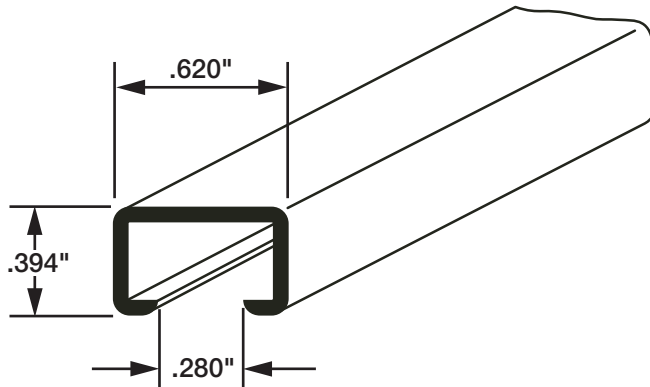

32124

When strength is needed in a stylish, compact design, RECMAR's medium duty Low Profile Curtain Track is the answer. The aluminum is anodized to a satin finish and will not rust. Three compatible carrier options are offered. The track can be bent to a 12 inch radius, and pre-bent 90 degree elbows are also available. Mount tracks end to end for longer applications. One way or two way hand draw.

INSTALLATION OPTIONS

PART #	FINISH	LENGTH	STANDARD PACK
32124	(8) Clear Anodized	12 ft.	40
	(84) Black Anodized (Custom Order)	12 ft.	

SINGLE SNAP CARRIER	BUTTON CARRIER	BUTTON CARRIER WITH STAINLESS HOOK	MASTER CARRIER	WRINKLE BAND TAPE
<table border="1"> <thead> <tr> <th>PART #</th> <th>DESCRIPTION</th> <th>QTY.</th> </tr> </thead> <tbody> <tr> <td>7120</td> <td>Acetal Plastic, Bag</td> <td>14</td> </tr> <tr> <td>7121</td> <td>Acetal Plastic, Bulk</td> <td>1000</td> </tr> </tbody> </table> Colors: (1) White, (4) Black	<table border="1"> <thead> <tr> <th>PART #</th> <th>DESCRIPTION</th> <th>QTY.</th> </tr> </thead> <tbody> <tr> <td>7124</td> <td>White Acetal Plastic, Bag</td> <td>14</td> </tr> <tr> <td>7125</td> <td>White Acetal Plastic, Bulk</td> <td>1000</td> </tr> </tbody> </table> Material: White Acetal Plastic	<table border="1"> <thead> <tr> <th>PART #</th> <th>DESCRIPTION</th> <th>QTY.</th> </tr> </thead> <tbody> <tr> <td>7122</td> <td>Acetal Plastic, Bag</td> <td>14</td> </tr> <tr> <td>7123</td> <td>Acetal Plastic, Bulk</td> <td>1000</td> </tr> </tbody> </table> Colors: (1) White, (4) Black	<table border="1"> <thead> <tr> <th>PART #</th> <th>DESCRIPTION</th> <th>QTY.</th> </tr> </thead> <tbody> <tr> <td>7150</td> <td>Left & Right Hand, Bag</td> <td>1 pair</td> </tr> <tr> <td>7151-LH</td> <td>Left Hand Only, Bulk</td> <td>100</td> </tr> <tr> <td>7151-RH</td> <td>Right Hand Only, Bulk</td> <td>100</td> </tr> </tbody> </table> Material: White Nylon	<table border="1"> <thead> <tr> <th>PART #</th> <th>DESCRIPTION</th> <th>QTY.</th> </tr> </thead> <tbody> <tr> <td>3095</td> <td>1.15 in. x 330 yards, Roll</td> <td>1</td> </tr> <tr> <td>3096</td> <td>1.15 in. x 1100 yards, Box</td> <td>1</td> </tr> <tr> <td>3096Y</td> <td>1.15 in. x 1 yard, Bulk</td> <td>1</td> </tr> </tbody> </table> Color: White
SNAP TAPE	WRINKLE BAND HOOK	DRAPERY PIN HOOK	END STOP	WAND
COLORS (3) Gray (4) Black (6) Off White <table border="1"> <thead> <tr> <th>PART #</th> <th>DESCRIPTION</th> <th>QTY.</th> </tr> </thead> <tbody> <tr> <td>3090</td> <td>1 in. x 42 1/2 in., Bag</td> <td>1</td> </tr> <tr> <td>3091</td> <td>1 in. x 100 yards, Bulk</td> <td>1</td> </tr> <tr> <td>3091Y</td> <td>1 in. x 1 yard, Bulk</td> <td>1</td> </tr> </tbody> </table> Note: 4/4 in. Snap Spacing	<table border="1"> <thead> <tr> <th>PART #</th> <th>DESCRIPTION</th> <th>QTY.</th> </tr> </thead> <tbody> <tr> <td>4142</td> <td>1 in. Stainless Steel, Bag</td> <td>14</td> </tr> <tr> <td>4143</td> <td>1 in. Stainless Steel, Bulk</td> <td>1000</td> </tr> </tbody> </table>	<table border="1"> <thead> <tr> <th>PART #</th> <th>DESCRIPTION</th> <th>QTY.</th> </tr> </thead> <tbody> <tr> <td>4136</td> <td>1 1/2 in. Steel, Bag</td> <td>14</td> </tr> <tr> <td>4137</td> <td>1 1/2 in. Steel, Bulk</td> <td>1000</td> </tr> <tr> <td>4138</td> <td>1 1/2 in. Stainless Steel, Bag</td> <td>14</td> </tr> <tr> <td>4139</td> <td>1 1/2 in. Stainless Steel, Bulk</td> <td>1000</td> </tr> </tbody> </table>	<table border="1"> <thead> <tr> <th>PART #</th> <th>DESCRIPTION</th> <th>QTY.</th> </tr> </thead> <tbody> <tr> <td>7127</td> <td>Stainless Steel, Bag</td> <td>10</td> </tr> <tr> <td>7128</td> <td>Stainless Steel, Bulk</td> <td>1000</td> </tr> </tbody> </table> Finishes: (8) Clear, (84) Black	<table border="1"> <thead> <tr> <th>PART #</th> <th>DESCRIPTION</th> <th>QTY.</th> </tr> </thead> <tbody> <tr> <td>7136</td> <td>36 in., Clear Acrylic</td> <td>100</td> </tr> <tr> <td>7137</td> <td>36 in., White Fiber</td> <td>100</td> </tr> </tbody> </table> Note: Clip Included, D-Ring Custom Order