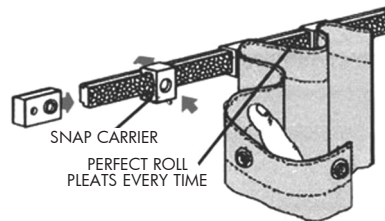

THE CURTAINMATE TRACK WILL ACCOMMODATE A SEVERE BEND OR A MAXIMUM ARC OF FIVE INCHES.

ARCS 5 INCHES PER 36 INCH LENGTH

SNAP CARRIERS EASILY SNAP ON AND OFF FOR CLEANING

UNIQUE TRACKS AND END CAPS FIT FIRMLY TOGETHER TO FORM ANY DESIRED LENGTH UP TO 72 INCHES