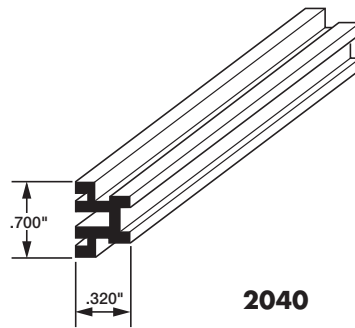

WANDS

DROPS AND CONNECTORS

WAND			BEADED CHAIN			EYELET			DROP CHAIN WITH STAINLESS HOOK			CONNECTOR		
														
PART #	DESCRIPTION	QTY.	PART #	DESCRIPTION	QTY.	PART #	DESCRIPTION	QTY.	PART #	DESCRIPTION	QTY.	PART #	DESCRIPTION	QTY.
7136	36 in. Clear Acrylic	100	7181-B	Plated Brass, 500 ft. Roll	1	7182	Plated Brass, Bag	14	7185-12	12 in. Plated Brass, Bulk	100	7187	7 in. Plated Brass, Bulk	100
7137	36 in. White Fiber	100	7181-S	Plated Steel, 1000 ft. Roll	1	7183	Plated Brass, Bulk	1000	7185-16	16 1/2 in. Plated Brass, Bulk	100			
Note: Clip Included, D-Ring Custom Order			7181Y-B	Plated Brass, 1 yard	1				7185-28	28 in. Plated Brass, Bulk	100			
			7181Y-S	Plated Steel, 1 yard	1									

2000

2010

2020

2030

2040

PART #	FINISH	LENGTH	STANDARD PACK
2010	(1) White, (4) Black (Custom Order)	8 ft.	50
2011 (Custom Order)	(1) White, (4) Black	12 ft.	50
2020	(1) White, (4) Black (Custom Order)	8 ft.	50
2021 (Custom Order)	(1) White, (4) Black	12 ft.	50
2030	(1) White, (4) Black (Custom Order)	8 ft.	50
2031 (Custom Order)	(1) White, (4) Black	12 ft.	50
2040	(1) White, (4) Black (Custom Order)	8 ft.	50
2041 (Custom Order)	(1) White, (4) Black	12 ft.	50