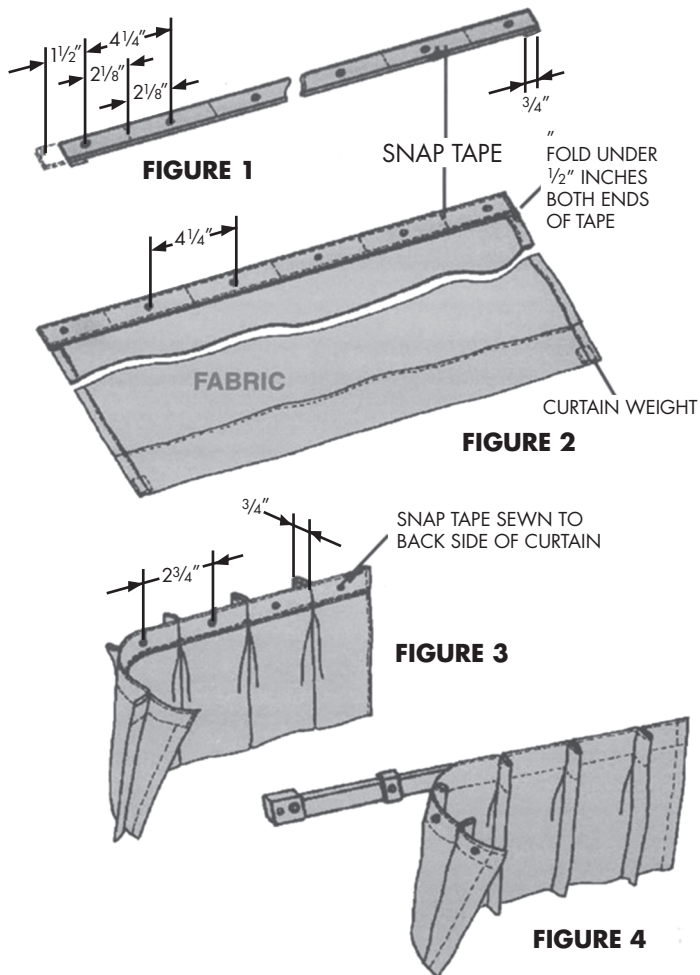

DRAPERY FABRICATION INSTRUCTIONS

1. For 60% fullness drapes and 3/4 inch deep pleats, estimate your materials requirements (carriers, snap tape, and hemmed flat fabric width) with the Worksheet below.
2. Cut fabric panel to correct size and sew 1 inch hem at top and each side, and a 4 inch hem at the bottom. Place a curtain weight in the hem at each bottom corner (Figure 2).
3. Cut snap tape, center it on heading. Fold ends under 1/2 inch and mark the pleat locations half way between each snap. Sew snap tape to the curtain heading (Figure 2).
4. Fold a 3/4 inch pleat into drape at each mark on snap tape. Stitch the pleat into the drape by sewing down the width of the heading 1 inch (Figure 3).
5. Attach draperies to track by snapping each snap into a carrier or end stop (Figure 4).

MATERIALS WORKSHEET

Window Width	_____	inches
Divide by 2.75	_____	
Round Up	_____ + 1	= Carriers Needed
Multiply by 4.25	_____	
Add 3	_____	= Length of Snap Tape Needed
Subtract 1	_____	= Width of Hemmed Fabric Needed
EXAMPLE:		
Window Width	30	inches
Divide by 2.75	10.9	
Round Up	11 + 1	= 12 = Carriers Needed
Multiply by 4.25	46.75	
Add 3	49.75"	= Length of Snap Tape Needed
Subtract 1	48.75"	= Width of Hemmed Fabric Needed