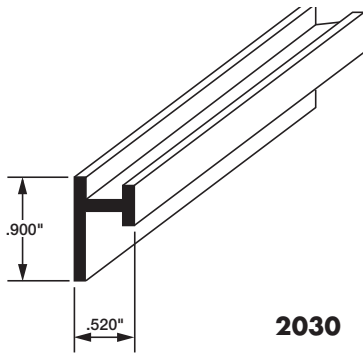

2000

2030

PART #	FINISH	LENGTH	STANDARD PACK
2010	(1) White, (4) Black (Custom Order)	8 ft.	50
2011 (Custom Order)	(1) White, (4) Black	12 ft.	50
2020	(1) White, (4) Black (Custom Order)	8 ft.	50
2021 (Custom Order)	(1) White, (4) Black	12 ft.	50
2030	(1) White, (4) Black (Custom Order)	8 ft.	50
2031 (Custom Order)	(1) White, (4) Black	12 ft.	50
2040	(1) White, (4) Black (Custom Order)	8 ft.	50
2041 (Custom Order)	(1) White, (4) Black	12 ft.	50

RECMAR's ECO-TRACK™ Curtain Track provides multiple variations of economical PVC track. Designed exclusively for use with Glide Tape, these PVC tracks can be used for a wide range of applications. These track styles are particularly popular in the boat and RV industry. One way or two way hand draw.

INSTALLATION OPTIONS

GLIDE TAPE-WEBBING

PART #	DESCRIPTION	QTY.
2096	1 in. x 72 in., Bag	1
2097	1 in. x 50 yards, Roll	1
2097Y	1 in. x 1 yard, Bulk	1

Colors: (1) White, (4) Black
Note: Polyester Tape, 4¼ in. Glide Spacing

GLIDE TAPE-PLASTIC

PART #	DESCRIPTION	QTY.
2094	1 in. x 72 in., Bag	1
2095	1 in. x 50 yards, Roll	1
2095Y	1 in. x 1 yard, Bulk	1

Color: Clear Plastic Tape with White Glide
Note: 4¼ in. Glide Spacing

POSITIVE HOLD END CAP

PART#	DESCRIPTION	QTY.
2190	Acetal Plastic, Bag	2
2191	Acetal Plastic, Bulk	100

Colors: (1) White, (4) Black