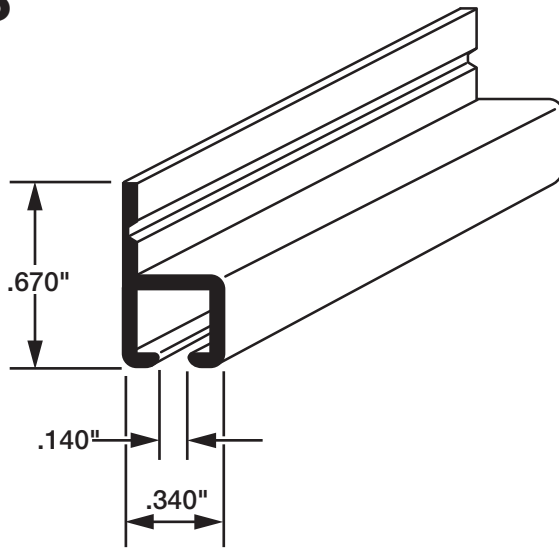

3296

RECMAR's SLIDE-RITE™ Curtain Track is a vertically surface mounted track offering strength in a low profile design. Made of premium aluminum, it is anodized for a beautiful satin finish. This track can be curved on both inward and outward radii, requiring a minimum four inch radius. One way or two way hand draw.

INSTALLATION OPTIONS

PART #	FINISH	LENGTH	STANDARD PACK
3296	(8) Clear Anodized, (84) Black Anodized (Custom Order)	8 ft.	15
3297	(8) Clear Anodized, (84) Black Anodized (Custom Order)	12 ft.	50

Also available in plastic as part number 3108.

Eye Slide	T-Glide with Elastic	Sew-on Tail Slide	Ball Head Carrier
<table border="1"> <thead> <tr> <th>PART#</th> <th>DESCRIPTION</th> <th>QTY.</th> </tr> </thead> <tbody> <tr> <td>3050</td> <td>ABS Plastic, Bag</td> <td>50</td> </tr> <tr> <td>3051</td> <td>ABS Plastic, Bulk</td> <td>1000</td> </tr> </tbody> </table> Colors: (1) White, (4) Black	<table border="1"> <thead> <tr> <th>PART #</th> <th>DESCRIPTION</th> <th>QTY.</th> </tr> </thead> <tbody> <tr> <td>3042</td> <td>White Nylon, Bag</td> <td>14</td> </tr> <tr> <td>3043</td> <td>White Nylon, Bulk</td> <td>100</td> </tr> </tbody> </table>	<table border="1"> <thead> <tr> <th>PART #</th> <th>DESCRIPTION</th> <th>QTY.</th> </tr> </thead> <tbody> <tr> <td>3040</td> <td>Nylon, Bag</td> <td>50</td> </tr> <tr> <td>3041</td> <td>Nylon, Bulk</td> <td>1000</td> </tr> </tbody> </table> Colors: (1) White, (4) Black	<table border="1"> <thead> <tr> <th>PART #</th> <th>DESCRIPTION</th> <th>QTY.</th> </tr> </thead> <tbody> <tr> <td>8120</td> <td>Acetal Plastic, Bag</td> <td>14</td> </tr> <tr> <td>8121</td> <td>Acetal Plastic, Bulk</td> <td>1000</td> </tr> </tbody> </table> Note: Use with 3090 Snap Tape Colors: (1) White, (4) Black
Sew on Tail Slide Tape	Snap Tape	End Stop	End Stop with Loop
<table border="1"> <thead> <tr> <th>PART #</th> <th>DESCRIPTION</th> <th>QTY.</th> </tr> </thead> <tbody> <tr> <td>3088</td> <td>3/4 in. x 72 in., Bag</td> <td>1</td> </tr> <tr> <td>3089</td> <td>3/4 in. x 150 yards, Roll</td> <td>1</td> </tr> <tr> <td>3089Y</td> <td>3/4 in. x 1 yard, Bulk</td> <td>1</td> </tr> </tbody> </table> Colors: (1) White, (4) Black Note: 4 in. Tail Slide Spacing	COLORS (3) Gray (4) Black (6) Off White <table border="1"> <thead> <tr> <th>PART #</th> <th>DESCRIPTION</th> <th>QTY.</th> </tr> </thead> <tbody> <tr> <td>3090</td> <td>1 in. x 42 1/2 in., Bag</td> <td>1</td> </tr> <tr> <td>3091</td> <td>1 in. x 100 yards, Bulk</td> <td>1</td> </tr> <tr> <td>3091Y</td> <td>1 in. x 1 yard, Bulk</td> <td>1</td> </tr> </tbody> </table> Note: 4 1/4 in. Snap Spacing	<table border="1"> <thead> <tr> <th>PART #</th> <th>DESCRIPTION</th> <th>QTY.</th> </tr> </thead> <tbody> <tr> <td>3030</td> <td>Stainless Steel, Bag</td> <td>10</td> </tr> <tr> <td>3031</td> <td>Stainless Steel, Bulk</td> <td>1000</td> </tr> </tbody> </table> Finishes: (8) Steel, (84) Black	<table border="1"> <thead> <tr> <th>PART #</th> <th>DESCRIPTION</th> <th>QTY.</th> </tr> </thead> <tbody> <tr> <td>3032</td> <td>White Nylon, Bag</td> <td>4</td> </tr> <tr> <td>3033</td> <td>White Nylon, Bulk</td> <td>100</td> </tr> </tbody> </table>