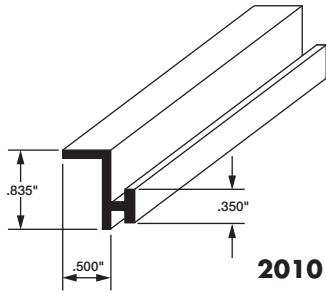

2000

2010

PART #	FINISH	LENGTH	STANDARD PACK
2010	(1) White, (4) Black (Custom Order)	8 ft.	50
2011 (Custom Order)	(1) White, (4) Black	12 ft.	50
2020	(1) White, (4) Black (Custom Order)	8 ft.	50
2021 (Custom Order)	(1) White, (4) Black	12 ft.	50
2030	(1) White, (4) Black (Custom Order)	8 ft.	50
2031 (Custom Order)	(1) White, (4) Black	12 ft.	50
2040	(1) White, (4) Black (Custom Order)	8 ft.	50
2041 (Custom Order)	(1) White, (4) Black	12 ft.	50

RECMAR's ECO-TRACK™ Curtain Track provides multiple variations of economical PVC track. Designed exclusively for use with Glide Tape, these PVC tracks can be used for a wide range of applications. These track styles are particularly popular in the boat and RV industry. One way or two way hand draw.

INSTALLATION OPTIONS

GLIDE TAPE-WEBBING

PART #	DESCRIPTION	QTY.
2096	1 in. x 72 in., Bag	1
2097	1 in. x 50 yards, Roll	1
2097Y	1 in. x 1 yard, Bulk	1

Colors: (1) White, (4) Black
Note: Polyester Tape, 4¼ in. Glide Spacing

GLIDE TAPE-PLASTIC

PART #	DESCRIPTION	QTY.
2094	1 in. x 72 in., Bag	1
2095	1 in. x 50 yards, Roll	1
2095Y	1 in. x 1 yard, Bulk	1

Color: Clear Plastic Tape with White Glide
Note: 4¼ in. Glide Spacing

POSITIVE HOLD END CAP

PART#	DESCRIPTION	QTY.
2190	Acetal Plastic, Bag	2
2191	Acetal Plastic, Bulk	100

Colors: (1) White, (4) Black