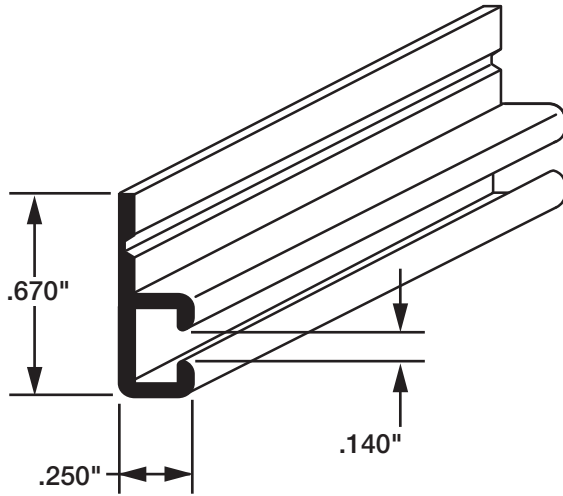

3294

RECMAR's SLIDE-RITE™ Curtain Track can be mounted on the wall or the ceiling, giving you the freedom to change the look and function. Anodized with a satin finish for beauty and durability. This track can be curved on both inward and outward radii, requiring a minimum four inch radius. One way or two way hand draw.

INSTALLATION OPTIONS

PART #	FINISH	LENGTH	STANDARD PACK
3294	(8) Clear Anodized, (84) Black Anodized (Custom Order)	8 ft.	15
3295	(8) Clear Anodized, (84) Black Anodized (Custom Order)	12 ft.	50

Also available in plastic as part number 3110.

Eye Slide	T-Glide with Elastic	Sew-on Tail Slide	Ball Head Carrier
<table border="1"> <thead> <tr> <th>PART#</th> <th>DESCRIPTION</th> <th>QTY.</th> </tr> </thead> <tbody> <tr> <td>3050</td> <td>ABS Plastic, Bag</td> <td>50</td> </tr> <tr> <td>3051</td> <td>ABS Plastic, Bulk</td> <td>1000</td> </tr> </tbody> </table> Colors: (1) White, (4) Black	<table border="1"> <thead> <tr> <th>PART #</th> <th>DESCRIPTION</th> <th>QTY.</th> </tr> </thead> <tbody> <tr> <td>3042</td> <td>White Nylon, Bag</td> <td>14</td> </tr> <tr> <td>3043</td> <td>White Nylon, Bulk</td> <td>100</td> </tr> </tbody> </table>	<table border="1"> <thead> <tr> <th>PART #</th> <th>DESCRIPTION</th> <th>QTY.</th> </tr> </thead> <tbody> <tr> <td>3040</td> <td>Nylon, Bag</td> <td>50</td> </tr> <tr> <td>3041</td> <td>Nylon, Bulk</td> <td>1000</td> </tr> </tbody> </table> Colors: (1) White, (4) Black	<table border="1"> <thead> <tr> <th>PART #</th> <th>DESCRIPTION</th> <th>QTY.</th> </tr> </thead> <tbody> <tr> <td>8120</td> <td>Acetal Plastic, Bag</td> <td>14</td> </tr> <tr> <td>8121</td> <td>Acetal Plastic, Bulk</td> <td>1000</td> </tr> </tbody> </table> Colors: (1) White, (4) Black Note: Use with 3090 Snap Tape
Snap Glide	Sew on Tail Slide Tape	Snap Tape	End Stop with Loop
<table border="1"> <thead> <tr> <th>PART #</th> <th>DESCRIPTION</th> <th>QTY.</th> </tr> </thead> <tbody> <tr> <td>3060</td> <td>Acetal Plastic, Bag</td> <td>14</td> </tr> <tr> <td>3061</td> <td>Acetal Plastic, Bulk</td> <td>1000</td> </tr> </tbody> </table> Colors: (1) White, (4) Black	<table border="1"> <thead> <tr> <th>PART #</th> <th>DESCRIPTION</th> <th>QTY.</th> </tr> </thead> <tbody> <tr> <td>3088</td> <td>3/4 in. x 72 in., Bag</td> <td>1</td> </tr> <tr> <td>3089</td> <td>3/4 in. x 150 yards, Roll</td> <td>1</td> </tr> <tr> <td>3089Y</td> <td>3/4 in. x 1 yard, Bulk</td> <td>1</td> </tr> </tbody> </table> Colors: (1) White, (4) Black Note: 4 in. Tail Slide Spacing	COLORS (3) Gray (4) Black (6) Off White <table border="1"> <thead> <tr> <th>PART #</th> <th>DESCRIPTION</th> <th>QTY.</th> </tr> </thead> <tbody> <tr> <td>3090</td> <td>1 in. x 42 1/2 in., Bag</td> <td>1</td> </tr> <tr> <td>3091</td> <td>1 in. x 100 yards, Bulk</td> <td>1</td> </tr> <tr> <td>3091Y</td> <td>1 in. x 1 yard, Bulk</td> <td>1</td> </tr> </tbody> </table> Note: 4 1/4 in. Snap Spacing	<table border="1"> <thead> <tr> <th>PART#</th> <th>DESCRIPTION</th> <th>QTY.</th> </tr> </thead> <tbody> <tr> <td>3032</td> <td>White Nylon, Bag</td> <td>4</td> </tr> <tr> <td>3033</td> <td>White Nylon, Bulk</td> <td>100</td> </tr> </tbody> </table> END STOP Finishes: (8) Steel, (84) Black <table border="1"> <thead> <tr> <th>PART#</th> <th>DESCRIPTION</th> <th>QTY.</th> </tr> </thead> <tbody> <tr> <td>3030</td> <td>Stainless Steel, Bag</td> <td>10</td> </tr> <tr> <td>3031</td> <td>Stainless Steel, Bulk</td> <td>1000</td> </tr> </tbody> </table>