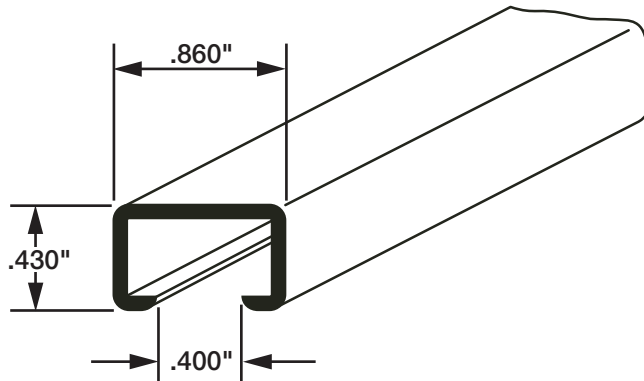

5100

PATENTED DESIGN

RECMAR's VSM™ Curtain Track's unique design makes this system simple to install. The patented carrier and end cap have integral studs that fit easily into the popular DOT/Scovill and other brand female sockets that are used extensively in the drapery, apparel, sporting goods, and marine industries. This system eliminates the need for pleating or snap tape. The beautiful anodized satin finish offers the track long lasting protection.

INSTALLATION OPTIONS

PART #	FINISH	LENGTH	STANDARD PACK
5100	(8) Clear Anodized (84) Black Anodized (Custom Order)	12 ft.	24

EASY ACTION SOCKET			MEDIUM ACTION SOCKET			HARD ACTION SOCKET CAP			SOCKET CAP		
PART #	DESCRIPTION	QTY.	PART #	DESCRIPTION	QTY.	PART #	DESCRIPTION	QTY.	PART #	DESCRIPTION	QTY.
XB-231	Bulk	1000	XB-224	Bulk	1000	XX-224	Bulk	1000	128-H	.170 inch, Bulk	1000
Material: Nickel Plated Brass			Material: Nickel Plated Brass			Material: Nickel Plated Brass			127-H	.240 inch, Bulk	1000
									112-H	.318 inch, Bulk	1000
									Material: Nickel Plated Brass		
POST			SLIDE CARRIER WITH INTEGRAL STUD			END CAP WITH INTEGRAL STUD					
PART #	DESCRIPTION	QTY.	PART #	DESCRIPTION	QTY.	PART #	DESCRIPTION	QTY.			
412-H	.240 inch, Bulk	1000	5171	Gray Acetal Plastic, Bulk	1000	5138	Gray Acetal Plastic, Bulk	100			
413-H	.295 inch, Bulk	1000									
414-H	.370 inch, Bulk	1000									
Material: Nickel Plated Brass