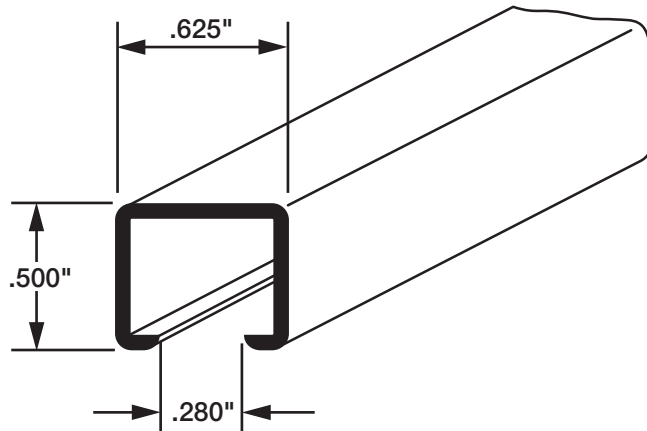

42124

RECMAR's Standard Hand Draw Curtain Track system provides a sturdy ceiling mount for a wide range of applications. Three compatible carrier options are offered. The track can be bent to a 12 inch radius, and pre-bent 90 degree elbows are also available. Mount tracks end to end for longer applications. One way or two way hand draw.