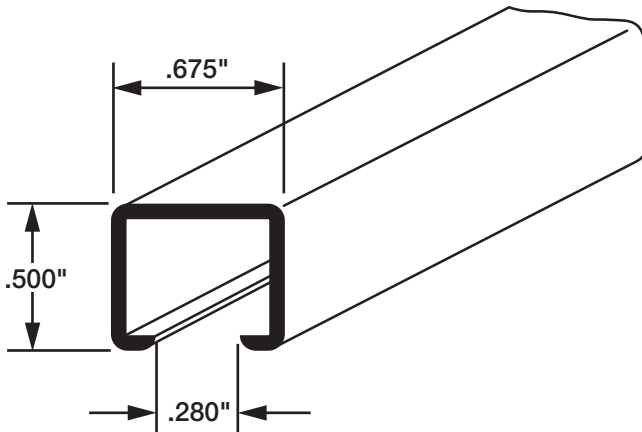

52124

Recmar's Distinctive Hand Draw Curtain Track provides four carrier options. This versatile track can tackle virtually any commercial or residential ceiling mount application. Anodized with a satin finish, its appearance is topped only by its durability. The track can be bent to a 12 inch radius, and pre-bent 90 degree elbows are also available. Mount tracks end to end for longer applications. One way or two way hand draw.

INSTALLATION OPTIONS

PART #	FINISH	LENGTH	STANDARD PACK
52124	(8) Clear Anodized (84) Black Anodized (Custom Order)	8 ft.	30

SINGLE SNAP CARRIER	BUTTON CARRIER	BUTTON CARRIER WITH STAINLESS HOOK	MASTER CARRIER	WRINKLE BAND TAPE
<table border="1"> <thead> <tr> <th>PART #</th> <th>DESCRIPTION</th> <th>QTY.</th> </tr> </thead> <tbody> <tr> <td>7120</td> <td>Acetal Plastic, Bag</td> <td>14</td> </tr> <tr> <td>7121</td> <td>Acetal Plastic, Bulk</td> <td>1000</td> </tr> </tbody> </table> Colors: (1) White, (4) Black	<table border="1"> <thead> <tr> <th>PART #</th> <th>DESCRIPTION</th> <th>QTY.</th> </tr> </thead> <tbody> <tr> <td>7124</td> <td>White Acetal Plastic, Bag</td> <td>14</td> </tr> <tr> <td>7125</td> <td>White Acetal Plastic, Bulk</td> <td>1000</td> </tr> </tbody> </table> Material: White Acetal Plastic	<table border="1"> <thead> <tr> <th>PART #</th> <th>DESCRIPTION</th> <th>QTY.</th> </tr> </thead> <tbody> <tr> <td>7122</td> <td>Acetal Plastic, Bag</td> <td>14</td> </tr> <tr> <td>7123</td> <td>Acetal Plastic, Bulk</td> <td>1000</td> </tr> </tbody> </table> Colors: (1) White, (4) Black	<table border="1"> <thead> <tr> <th>PART #</th> <th>DESCRIPTION</th> <th>QTY.</th> </tr> </thead> <tbody> <tr> <td>7150</td> <td>Left & Right Hand, Bag</td> <td>1 pair</td> </tr> <tr> <td>7151-LH</td> <td>Left Hand Only, Bulk</td> <td>100</td> </tr> <tr> <td>7151-RH</td> <td>Right Hand Only, Bulk</td> <td>100</td> </tr> </tbody> </table> Material: White Nylon	<table border="1"> <thead> <tr> <th>PART #</th> <th>DESCRIPTION</th> <th>QTY.</th> </tr> </thead> <tbody> <tr> <td>3095</td> <td>1.15 in. x 330 yards, Roll</td> <td>1</td> </tr> <tr> <td>3096</td> <td>1.15 in. x 1100 yards, Box</td> <td>1</td> </tr> <tr> <td>3096Y</td> <td>1.15 in. x 1 yard, Bulk</td> <td>1</td> </tr> </tbody> </table> Color: White
SNAP TAPE	WRINKLE BAND HOOK	DRAPERY PIN HOOK	END STOP	WAND
COLORS (3) Gray (4) Black (6) Off White <table border="1"> <thead> <tr> <th>PART #</th> <th>DESCRIPTION</th> <th>QTY.</th> </tr> </thead> <tbody> <tr> <td>3090</td> <td>1 in. x 42 1/2 in., Bag</td> <td>1</td> </tr> <tr> <td>3091</td> <td>1 in. x 100 yards, Bulk</td> <td>1</td> </tr> <tr> <td>3091Y</td> <td>1 in. x 1 yard, Bulk</td> <td>1</td> </tr> </tbody> </table> Note: 4 1/4 in. Snap Spacing	<table border="1"> <thead> <tr> <th>PART #</th> <th>DESCRIPTION</th> <th>QTY.</th> </tr> </thead> <tbody> <tr> <td>4142</td> <td>1 in. Stainless Steel, Bag</td> <td>14</td> </tr> <tr> <td>4143</td> <td>1 in. Stainless Steel, Bulk</td> <td>1000</td> </tr> </tbody> </table>	<table border="1"> <thead> <tr> <th>PART #</th> <th>DESCRIPTION</th> <th>QTY.</th> </tr> </thead> <tbody> <tr> <td>4136</td> <td>1 1/2 in. Steel, Bag</td> <td>14</td> </tr> <tr> <td>4137</td> <td>1 1/2 in. Steel, Bulk</td> <td>1000</td> </tr> <tr> <td>4138</td> <td>1 1/2 in. Stainless Steel, Bag</td> <td>14</td> </tr> <tr> <td>4139</td> <td>1 1/2 in. Stainless Steel, Bulk</td> <td>1000</td> </tr> </tbody> </table>	<table border="1"> <thead> <tr> <th>PART #</th> <th>DESCRIPTION</th> <th>QTY.</th> </tr> </thead> <tbody> <tr> <td>7127</td> <td>Stainless Steel, Bag</td> <td>10</td> </tr> <tr> <td>7128</td> <td>Stainless Steel, Bulk</td> <td>1000</td> </tr> </tbody> </table> Finishes: (8) Clear, (84) Black	<table border="1"> <thead> <tr> <th>PART #</th> <th>DESCRIPTION</th> <th>QTY.</th> </tr> </thead> <tbody> <tr> <td>7136</td> <td>36 in., Clear Acrylic</td> <td>100</td> </tr> <tr> <td>7137</td> <td>36 in., White Fiber</td> <td>100</td> </tr> </tbody> </table> Note: Clip Included, D-Ring Custom Order