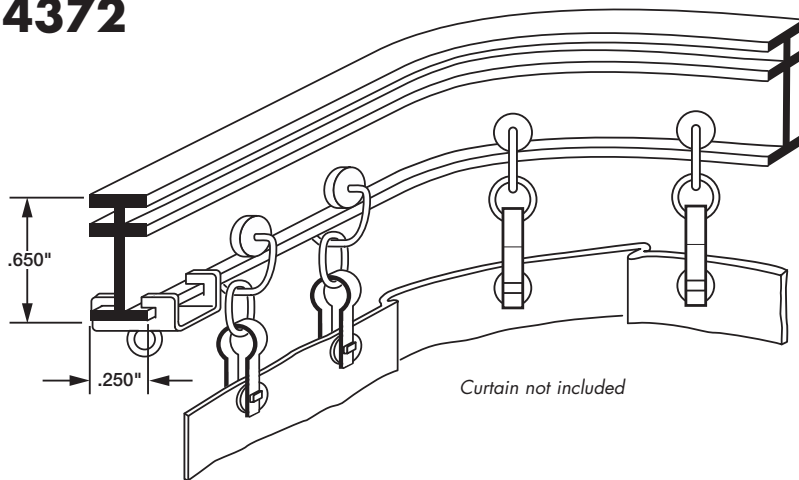

4372

At last, a quality 72 inch shower curtain track that you can install yourself. Finest grade aluminum track that is satin finished and anodized. The track will bend laterally to a two inch radius and vertically to fit flat against the ceiling. Arcing the curtain provides extra room in the shower. Plated brass nylon wheel carriers roll friction free. Each carrier has a plastic shackle that attaches to the shower curtain with stainless steel screws. Completely assembled and ready to install. Installation instructions included.

INSTALLATION OPTIONS

PART #	KIT CONTENTS	QUANTITY.
4106	Track, 6 ft., Aluminum, (8) Clear Anodized	1
4127	Ceiling Bracket, Aluminum	5
4135	End Stop, Aluminum	2
4123-BTTS	Nylon Wheel Carrier with Shackle	12
N/A	Mounting Screws	22
N/A	Installation Instructions	1

Note: All accessories below are also sold separately.

ADDITIONAL AVAILABLE ACCESSORIES

WALL BRACKET	WALL SPLICER	CEILING BRACKET	CEILING SPLICER	SNAP IN RETAINER CATCH
<table border="1"> <thead> <tr> <th>PART #</th> <th>DESCRIPTION</th> <th>QTY.</th> </tr> </thead> <tbody> <tr> <td>4124</td> <td>1 1/4 in. Projection, Bag</td> <td>2</td> </tr> <tr> <td>4125</td> <td>1 1/4 in. Projection, Bulk</td> <td>100</td> </tr> <tr> <td>4144</td> <td>2 3/8 in. Projection, Bag</td> <td>2</td> </tr> <tr> <td>4145</td> <td>2 3/8 in. Projection, Bulk</td> <td>100</td> </tr> </tbody> </table> Material: Aluminum	<table border="1"> <thead> <tr> <th>PART #</th> <th>DESCRIPTION</th> <th>QTY.</th> </tr> </thead> <tbody> <tr> <td>4130</td> <td>Aluminum, Bag</td> <td>1</td> </tr> <tr> <td>4131</td> <td>Aluminum, Bulk</td> <td>100</td> </tr> </tbody> </table>	<table border="1"> <thead> <tr> <th>PART #</th> <th>DESCRIPTION</th> <th>QTY.</th> </tr> </thead> <tbody> <tr> <td>4126</td> <td>Aluminum, Bag</td> <td>2</td> </tr> <tr> <td>4127</td> <td>Aluminum, Bulk</td> <td>100</td> </tr> </tbody> </table>	<table border="1"> <thead> <tr> <th>PART #</th> <th>DESCRIPTION</th> <th>QTY.</th> </tr> </thead> <tbody> <tr> <td>4128</td> <td>Aluminum, Bag</td> <td>1</td> </tr> <tr> <td>4129</td> <td>Aluminum, Bulk</td> <td>100</td> </tr> </tbody> </table>	<table border="1"> <thead> <tr> <th>PART #</th> <th>DESCRIPTION</th> <th>QTY.</th> </tr> </thead> <tbody> <tr> <td>3082</td> <td>Nylon, Bag</td> <td>10</td> </tr> <tr> <td>3083</td> <td>Nylon, Bulk</td> <td>1000</td> </tr> </tbody> </table> Colors: (1) White (4) Black
NYLON WHEEL CARRIER	NYLON WHEEL CARRIER WITH SHACKLE	NYLON WHEEL CARRIER WITH HOOK	END STOP	END STOP
<table border="1"> <thead> <tr> <th>PART #</th> <th>DESCRIPTION</th> <th>QTY.</th> </tr> </thead> <tbody> <tr> <td>4121</td> <td>Plated Steel, Bag</td> <td>14</td> </tr> <tr> <td>4123</td> <td>Plated Steel, Bulk</td> <td>1000</td> </tr> <tr> <td>4121-B</td> <td>Plated Brass, Bag</td> <td>14</td> </tr> <tr> <td>4123-B</td> <td>Plated Brass, Bulk</td> <td>1000</td> </tr> </tbody> </table>	<table border="1"> <thead> <tr> <th>PART #</th> <th>DESCRIPTION</th> <th>QTY.</th> </tr> </thead> <tbody> <tr> <td>4121-BBTS</td> <td>Plated Brass, Bag</td> <td>14</td> </tr> <tr> <td>4123-BBTS</td> <td>Plated Brass, Bulk</td> <td>1000</td> </tr> </tbody> </table>	<table border="1"> <thead> <tr> <th>PART #</th> <th>DESCRIPTION</th> <th>QTY.</th> </tr> </thead> <tbody> <tr> <td>4121-V</td> <td>Zinc Plated Steel, Bag</td> <td>14</td> </tr> <tr> <td>4123-V</td> <td>Zinc Plated Steel, Bulk</td> <td>100</td> </tr> </tbody> </table>	<table border="1"> <thead> <tr> <th>PART #</th> <th>DESCRIPTION</th> <th>QTY.</th> </tr> </thead> <tbody> <tr> <td>4132</td> <td>Aluminum, Bag</td> <td>2</td> </tr> <tr> <td>4133</td> <td>Aluminum, Bulk</td> <td>100</td> </tr> </tbody> </table>	<table border="1"> <thead> <tr> <th>PART #</th> <th>DESCRIPTION</th> <th>QTY.</th> </tr> </thead> <tbody> <tr> <td>4134</td> <td>Plated Steel, Bag</td> <td>2</td> </tr> <tr> <td>4135</td> <td>Plated Steel, Bulk</td> <td>100</td> </tr> </tbody> </table>