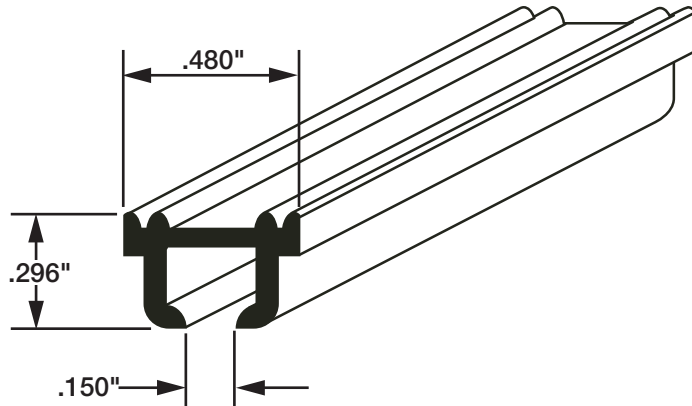

3292

RECMAR's contemporary Silent Glide™ Curtain Track is a sleek, small profile track that solves a spectrum of drapery problems for small and large areas alike. Unique Snap-In Retainers make installation quick and easy. One way or two way hand draw. This track can be curved vertically and on both inward and outward radii, requiring a minimum 4 inch radius.

INSTALLATION OPTIONS

PART #	FINISH	LENGTH	STANDARD PACK
3292-96	(8) Clear Anodized	8 ft.	15
3292-117	(8) Clear Anodized	9 ft. - 9 in.	15
3292-124	(84) Black Anodized	10 ft.	50
3292-146	(84) Black Anodized	12 ft.	50

SNAP IN RETAINER CATCH	BALL HEAD CARRIER	T-GLIDE WITH ELASTIC	SEW-ON TAIL SLIDE	SNAP GLIDE	EYE SLIDE
<table border="1"> <thead> <tr> <th>PART #</th> <th>DESCRIPTION</th> <th>QTY.</th> </tr> </thead> <tbody> <tr> <td>3080</td> <td>Nylon, Bag</td> <td>10</td> </tr> <tr> <td>3081</td> <td>Nylon, Bulk</td> <td>1000</td> </tr> </tbody> </table> Colors: (1) White, (4) Black	<table border="1"> <thead> <tr> <th>PART #</th> <th>DESCRIPTION</th> <th>QTY.</th> </tr> </thead> <tbody> <tr> <td>8120</td> <td>Acetal Plastic, Bag</td> <td>14</td> </tr> <tr> <td>8121</td> <td>Acetal Plastic, Bulk</td> <td>1000</td> </tr> </tbody> </table> Colors: (1) White, (4) Black Note: Use with 3090 Snap Tape	<table border="1"> <thead> <tr> <th>PART #</th> <th>DESCRIPTION</th> <th>QTY.</th> </tr> </thead> <tbody> <tr> <td>3042</td> <td>White Nylon, Bag</td> <td>14</td> </tr> <tr> <td>3043</td> <td>White Nylon, Bulk</td> <td>100</td> </tr> </tbody> </table>	<table border="1"> <thead> <tr> <th>PART #</th> <th>DESCRIPTION</th> <th>QTY.</th> </tr> </thead> <tbody> <tr> <td>3040</td> <td>Nylon, Bag</td> <td>50</td> </tr> <tr> <td>3041</td> <td>Nylon, Bulk</td> <td>1000</td> </tr> </tbody> </table> Colors: (1) White, (4) Black	<table border="1"> <thead> <tr> <th>PART #</th> <th>DESCRIPTION</th> <th>QTY.</th> </tr> </thead> <tbody> <tr> <td>3060</td> <td>Acetal Plastic, Bag</td> <td>14</td> </tr> <tr> <td>3061</td> <td>Acetal Plastic, Bulk</td> <td>1000</td> </tr> </tbody> </table> Colors: (1) White, (4) Black	<table border="1"> <thead> <tr> <th>PART #</th> <th>DESCRIPTION</th> <th>QTY.</th> </tr> </thead> <tbody> <tr> <td>3050</td> <td>ABS Plastic, Bag</td> <td>50</td> </tr> <tr> <td>3051</td> <td>ABS Plastic, Bulk</td> <td>1000</td> </tr> </tbody> </table> Colors: (1) White, (4) Black
<table border="1"> <thead> <tr> <th>PART #</th> <th>DESCRIPTION</th> <th>QTY.</th> </tr> </thead> <tbody> <tr> <td>3088</td> <td>3/4 in. x 72 in., Bag</td> <td>1</td> </tr> <tr> <td>3089</td> <td>3/4 in. x 150 yards, Roll</td> <td>1</td> </tr> <tr> <td>3089Y</td> <td>3/4 in. x 1 yard, Bulk</td> <td>1</td> </tr> </tbody> </table> Colors: (1) White, (4) Black Note: 4 in. Tail Slide Spacing	COLORS (3) Gray (4) Black (6) Off White <table border="1"> <thead> <tr> <th>PART #</th> <th>DESCRIPTION</th> <th>QTY.</th> </tr> </thead> <tbody> <tr> <td>3090</td> <td>1 in. x 42 1/2 in., Bag</td> <td>1</td> </tr> <tr> <td>3091</td> <td>1 in. x 100 yards, Roll</td> <td>1</td> </tr> <tr> <td>3091Y</td> <td>1 in. x 1 yard, Bulk</td> <td>1</td> </tr> </tbody> </table> Note: 4 1/4 in. Snap Spacing	<table border="1"> <thead> <tr> <th>PART #</th> <th>DESCRIPTION</th> <th>QTY.</th> </tr> </thead> <tbody> <tr> <td>4136</td> <td>1 1/8 in. Steel, Bag</td> <td>14</td> </tr> <tr> <td>4137</td> <td>1 1/8 in. Steel, Bulk</td> <td>1000</td> </tr> <tr> <td>4138</td> <td>1 1/8 in. Stainless Steel, Bag</td> <td>14</td> </tr> <tr> <td>4139</td> <td>1 1/8 in. Stainless Steel, Bulk</td> <td>1000</td> </tr> </tbody> </table>	<table border="1"> <thead> <tr> <th>PART #</th> <th>DESCRIPTION</th> <th>QTY.</th> </tr> </thead> <tbody> <tr> <td>3292C</td> <td>Aluminum, Bulk</td> <td>100</td> </tr> </tbody> </table> Finishes: (84) Black, (8) Clear	<table border="1"> <thead> <tr> <th>PART #</th> <th>DESCRIPTION</th> <th>QTY.</th> </tr> </thead> <tbody> <tr> <td>3030</td> <td>Stainless Steel, Bag</td> <td>10</td> </tr> <tr> <td>3031</td> <td>Stainless Steel, Bulk</td> <td>1000</td> </tr> </tbody> </table> Finishes: (8) Steel, (84) Black	<table border="1"> <thead> <tr> <th>PART #</th> <th>DESCRIPTION</th> <th>QTY.</th> </tr> </thead> <tbody> <tr> <td>3032</td> <td>White Nylon, Bag</td> <td>4</td> </tr> <tr> <td>3033</td> <td>White Nylon, Bulk</td> <td>100</td> </tr> </tbody> </table>