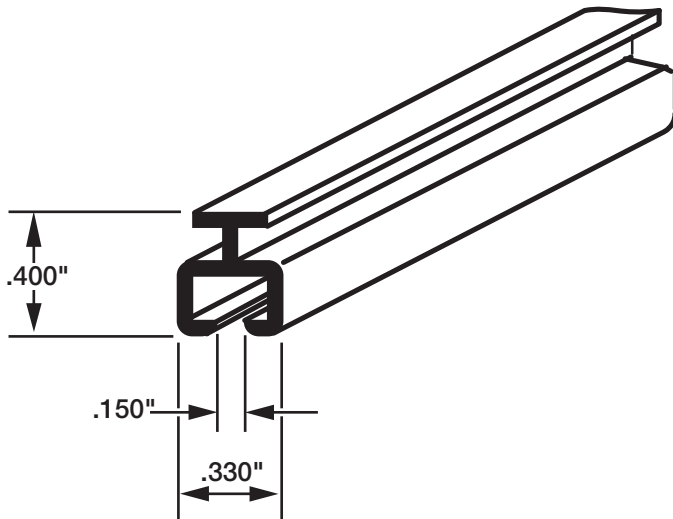

3290

The unique SILENT GLIDE™ Curtain Track combines the functionality of a channel track with the mounting options of an I-Beam track. Excellent for lightweight applications and offers a wide range of carrier options. Manufactured from high grade aluminum, and anodized with a satin finish. Track can be bent down to a four inch radius. One way or two way hand draw.

INSTALLATION OPTIONS

CEILING MOUNT

WALL MOUNT

PART #	FINISH	LENGTH	STANDARD PACK
3290	(8) Clear Anodized	7 ft.	15
3291 (Custom Order)	(8) Clear Anodized, (84) Black Anodized	12 ft.	50

WALL BRACKET	CEILING BRACKET	CEILING SPLICER	SNAP IN RETAINER CATCH	T-GLIDE WITH ELASTIC	SEW-ON TAIL SLIDE
<table border="1"> <thead> <tr> <th>PART #</th> <th>DESCRIPTION</th> <th>QTY.</th> </tr> </thead> <tbody> <tr> <td>4124</td> <td>1 1/4 in. projection, Bag</td> <td>2</td> </tr> <tr> <td>4125</td> <td>1 1/4 in. projection, Bulk</td> <td>100</td> </tr> <tr> <td>4144</td> <td>2 3/8 in. projection, Bag</td> <td>2</td> </tr> <tr> <td>4145</td> <td>2 3/8 in. projection, Bulk</td> <td>100</td> </tr> </tbody> </table> Material: Aluminum	<table border="1"> <thead> <tr> <th>PART #</th> <th>DESCRIPTION</th> <th>QTY.</th> </tr> </thead> <tbody> <tr> <td>4126</td> <td>Aluminum, Bag</td> <td>2</td> </tr> <tr> <td>4127</td> <td>Aluminum, Bulk</td> <td>100</td> </tr> </tbody> </table>	<table border="1"> <thead> <tr> <th>PART #</th> <th>DESCRIPTION</th> <th>QTY.</th> </tr> </thead> <tbody> <tr> <td>4128</td> <td>Aluminum, Bag</td> <td>1</td> </tr> <tr> <td>4129</td> <td>Aluminum, Bulk</td> <td>100</td> </tr> </tbody> </table>	<table border="1"> <thead> <tr> <th>PART #</th> <th>DESCRIPTION</th> <th>QTY.</th> </tr> </thead> <tbody> <tr> <td>3082</td> <td>Nylon, Bag</td> <td>10</td> </tr> <tr> <td>3083</td> <td>Nylon, Bulk</td> <td>1000</td> </tr> </tbody> </table> Colors: (1) White, (4) Black	<table border="1"> <thead> <tr> <th>PART #</th> <th>DESCRIPTION</th> <th>QTY.</th> </tr> </thead> <tbody> <tr> <td>3042</td> <td>White Nylon, Bag</td> <td>14</td> </tr> <tr> <td>3043</td> <td>White Nylon, Bulk</td> <td>100</td> </tr> </tbody> </table>	<table border="1"> <thead> <tr> <th>PART #</th> <th>DESCRIPTION</th> <th>QTY.</th> </tr> </thead> <tbody> <tr> <td>3040</td> <td>Nylon, Bag</td> <td>50</td> </tr> <tr> <td>3041</td> <td>Nylon, Bulk</td> <td>1000</td> </tr> </tbody> </table> Colors: (1) White, (4) Black
BALL HEAD CARRIER	SNAP GLIDE	EYE SLIDE	SNAP TAPE	END STOP	END STOP WITH LOOP
<table border="1"> <thead> <tr> <th>PART #</th> <th>DESCRIPTION</th> <th>QTY.</th> </tr> </thead> <tbody> <tr> <td>8120</td> <td>Acetal Plastic, Bag</td> <td>14</td> </tr> <tr> <td>8121</td> <td>Acetal Plastic, Bulk</td> <td>1000</td> </tr> </tbody> </table> Colors: (1) White, (4) Black Note: Use with 3090 Snap Tape	<table border="1"> <thead> <tr> <th>PART #</th> <th>DESCRIPTION</th> <th>QTY.</th> </tr> </thead> <tbody> <tr> <td>3060</td> <td>Acetal Plastic, Bag</td> <td>14</td> </tr> <tr> <td>3061</td> <td>Acetal Plastic, Bulk</td> <td>1000</td> </tr> </tbody> </table> Colors: (1) White, (4) Black	<table border="1"> <thead> <tr> <th>PART #</th> <th>DESCRIPTION</th> <th>QTY.</th> </tr> </thead> <tbody> <tr> <td>3050</td> <td>ABS Plastic, Bag</td> <td>50</td> </tr> <tr> <td>3051</td> <td>ABS Plastic, Bulk</td> <td>1000</td> </tr> </tbody> </table> Colors: (1) White, (4) Black	COLORS (3) Gray (4) Black (6) Off White <table border="1"> <thead> <tr> <th>PART #</th> <th>DESCRIPTION</th> <th>QTY.</th> </tr> </thead> <tbody> <tr> <td>3090</td> <td>1 in. x 42 1/2 in., Bag</td> <td>1</td> </tr> <tr> <td>3091</td> <td>1 in. x 100 yards, Roll</td> <td>1</td> </tr> <tr> <td>3091Y</td> <td>1 in. x 1 yard, Bulk</td> <td>1</td> </tr> </tbody> </table> Note: 4 1/4 in. Snap Spacing	<table border="1"> <thead> <tr> <th>PART #</th> <th>DESCRIPTION</th> <th>QTY.</th> </tr> </thead> <tbody> <tr> <td>3030</td> <td>Stainless Steel, Bag</td> <td>10</td> </tr> <tr> <td>3031</td> <td>Stainless Steel, Bulk</td> <td>1000</td> </tr> </tbody> </table> Finishes: (8) Steel, (84) Black	<table border="1"> <thead> <tr> <th>PART #</th> <th>DESCRIPTION</th> <th>QTY.</th> </tr> </thead> <tbody> <tr> <td>3032</td> <td>White Nylon, Bag</td> <td>4</td> </tr> <tr> <td>3033</td> <td>White Nylon, Bulk</td> <td>100</td> </tr> </tbody> </table>