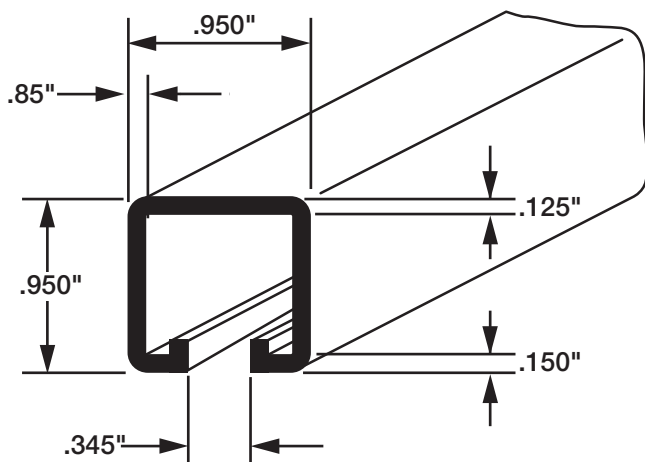

RECMAR Products Extra Heavy Duty SLIDE-RITE™ Curtain Track

CEILING MOUNT ■ ALUMINUM

3120

RECMAR's rugged Extra Heavy Duty SLIDE-RITE™ Curtain Track provides exceptional strength via its 6063-T5 aluminum construction. Manufactured to exacting standards, this track will meet the needs for almost any application requiring added support. Anodized for a satin finish, and rust free. One way or two way hand draw.