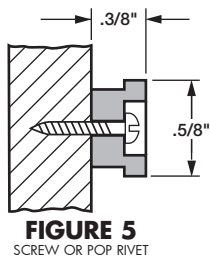

INSTALLATION OPTIONS AND GUIDE LINES

CurtainMate is installed directly to the wall or bulkhead with screws or pop rivets (Figure 5), and may also be secured from behind with sheet metal screws or 1/8 inch guide studs (Figures 6 and 7). The track is 3/8 inch wide and projects 5/8 of an inch.

Install carriers and end-stops as shown. Allow 3/8 inch to install end cap. Sew snap tape to curtain heading and snap curtain onto carriers. Unsnap curtains for cleaning.

CurtainMate curves easily by hand and will accommodate a severe bend or a maximum arc of five inches. When installing near maximum arc or severe bend, relieve stress by warming the track in hot water prior to installation.