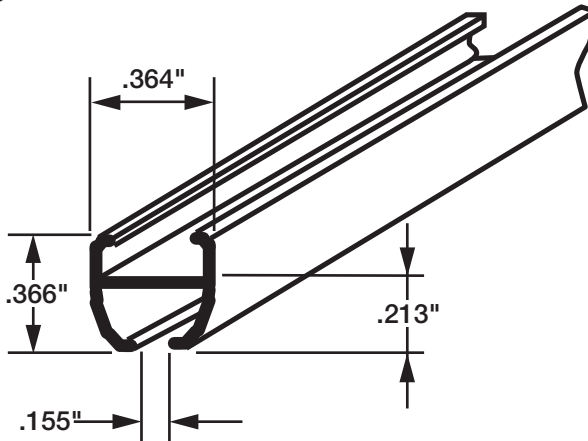

8000

CUSTOM ORDER ONLY

PART #	FINISH	LENGTH	STANDARD PACK
8001	(8) Clear Anodized (84) Black Anodized (Custom Order)	8 ft.	15
8002	(8) Clear Anodized (84) Black Anodized (Custom Order)	12 ft.	50

RECMAR's EASY-MOUNT™ Curtain Track takes on your decorating challenges and delivers. This petite designer track offers leading edge diversity with its multiple carrier and installation possibilities. The unique Slide-In Mounting Retainer allows for quick installations in headliners and ceilings, providing a tailor made solution for OEMs. The EASY-MOUNT can be curved on both inward and outward radii, with a minimum of four inch radius. One way or two way hand draw.