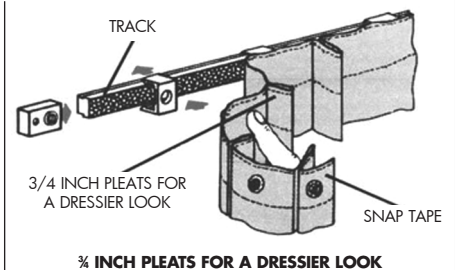

CURTAINMATE MAY BE INSTALLED AT THE TOP AND BOTTOM OF CURTAINS.