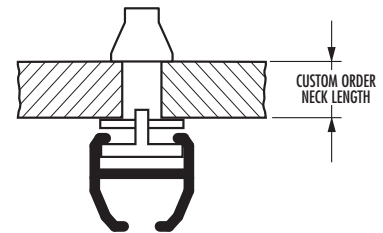

INSTALLATION OPTIONS

CEILING MOUNT
PART NO. 8080 REQUIRED

SLIDE-IN MOUNTING RETAINER	EYE SLIDE	T-GLIDE WITH ELASTIC	SEW-ON TAIL SLIDE
<table border="1"> <thead> <tr> <th>PART #</th> <th>DESCRIPTION</th> <th>QTY.</th> </tr> </thead> <tbody> <tr> <td>8080</td> <td>White Nylon, Bag</td> <td>100</td> </tr> <tr> <td>8081</td> <td>White Nylon, Bulk</td> <td>1000</td> </tr> </tbody> </table>	<table border="1"> <thead> <tr> <th>PART#</th> <th>DESCRIPTION</th> <th>QTY.</th> </tr> </thead> <tbody> <tr> <td>3050</td> <td>ABS Plastic, Bag</td> <td>50</td> </tr> <tr> <td>3051</td> <td>ABS Plastic, Bulk</td> <td>1000</td> </tr> </tbody> </table> Colors: (1) White, (4) Black	<table border="1"> <thead> <tr> <th>PART #</th> <th>DESCRIPTION</th> <th>QTY.</th> </tr> </thead> <tbody> <tr> <td>3042</td> <td>White Nylon, Bag</td> <td>14</td> </tr> <tr> <td>3043</td> <td>White Nylon, Bulk</td> <td>100</td> </tr> </tbody> </table>	<table border="1"> <thead> <tr> <th>PART #</th> <th>DESCRIPTION</th> <th>QTY.</th> </tr> </thead> <tbody> <tr> <td>3040</td> <td>Nylon, Bag</td> <td>50</td> </tr> <tr> <td>3041</td> <td>Nylon, Bulk</td> <td>1000</td> </tr> </tbody> </table> Colors: (1) White, (4) Black
BALL HEAD CARRIER <table border="1"> <thead> <tr> <th>PART #</th> <th>DESCRIPTION</th> <th>QTY.</th> </tr> </thead> <tbody> <tr> <td>8120</td> <td>Acetal Plastic, Bag</td> <td>14</td> </tr> <tr> <td>8121</td> <td>Acetal Plastic, Bulk</td> <td>1000</td> </tr> </tbody> </table> Colors: (1) White, (4) Black Note: Use with 3090 Snap Tape	SEW ON TAIL SLIDE TAPE <table border="1"> <thead> <tr> <th>PART #</th> <th>DESCRIPTION</th> <th>QTY.</th> </tr> </thead> <tbody> <tr> <td>3088</td> <td>3/4 in. x 72 in., Bag</td> <td>1</td> </tr> <tr> <td>3089</td> <td>3/4 in. x 150 yards, Roll</td> <td>1</td> </tr> <tr> <td>3089Y</td> <td>3/4 in. x 1 yard, Bulk</td> <td>1</td> </tr> </tbody> </table> Colors: (1) White, (4) Black Note: 4 in. Tail Slide Spacing	SNAP TAPE COLORS (3) Gray (4) Black (6) Off White <table border="1"> <thead> <tr> <th>PART #</th> <th>DESCRIPTION</th> <th>QTY.</th> </tr> </thead> <tbody> <tr> <td>3090</td> <td>1 in. x 42 1/2 in. Bag</td> <td>1</td> </tr> <tr> <td>3091</td> <td>1 in. x 100 yards, Bulk</td> <td>1</td> </tr> <tr> <td>3091Y</td> <td>1 in. x 1 yard, Bulk</td> <td>1</td> </tr> </tbody> </table> Note: 4 1/4 in. Snap Spacing	END STOP WITH LOOP <table border="1"> <thead> <tr> <th>PART #</th> <th>DESCRIPTION</th> <th>QTY.</th> </tr> </thead> <tbody> <tr> <td>3032</td> <td>White Nylon, Bag</td> <td>4</td> </tr> <tr> <td>3033</td> <td>White Nylon, Bulk</td> <td>100</td> </tr> </tbody> </table>