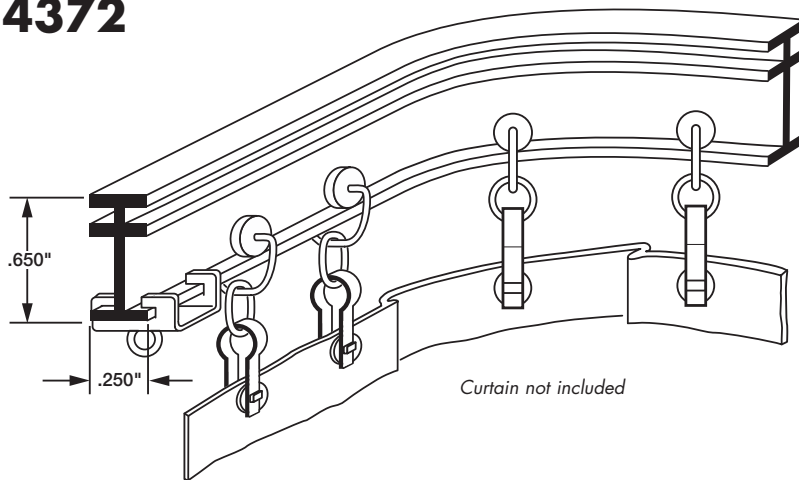

4372

At last, a quality 72 inch shower curtain track that you can install yourself. Finest grade aluminum track that is satin finished and anodized. The track will bend laterally to a two inch radius and vertically to fit flat against the ceiling. Arcing the curtain provides extra room in the shower. Plated brass nylon wheel carriers roll friction free. Each carrier has a plastic shackle that attaches to the shower curtain with stainless steel screws. Completely assembled and ready to install. Installation instructions included.